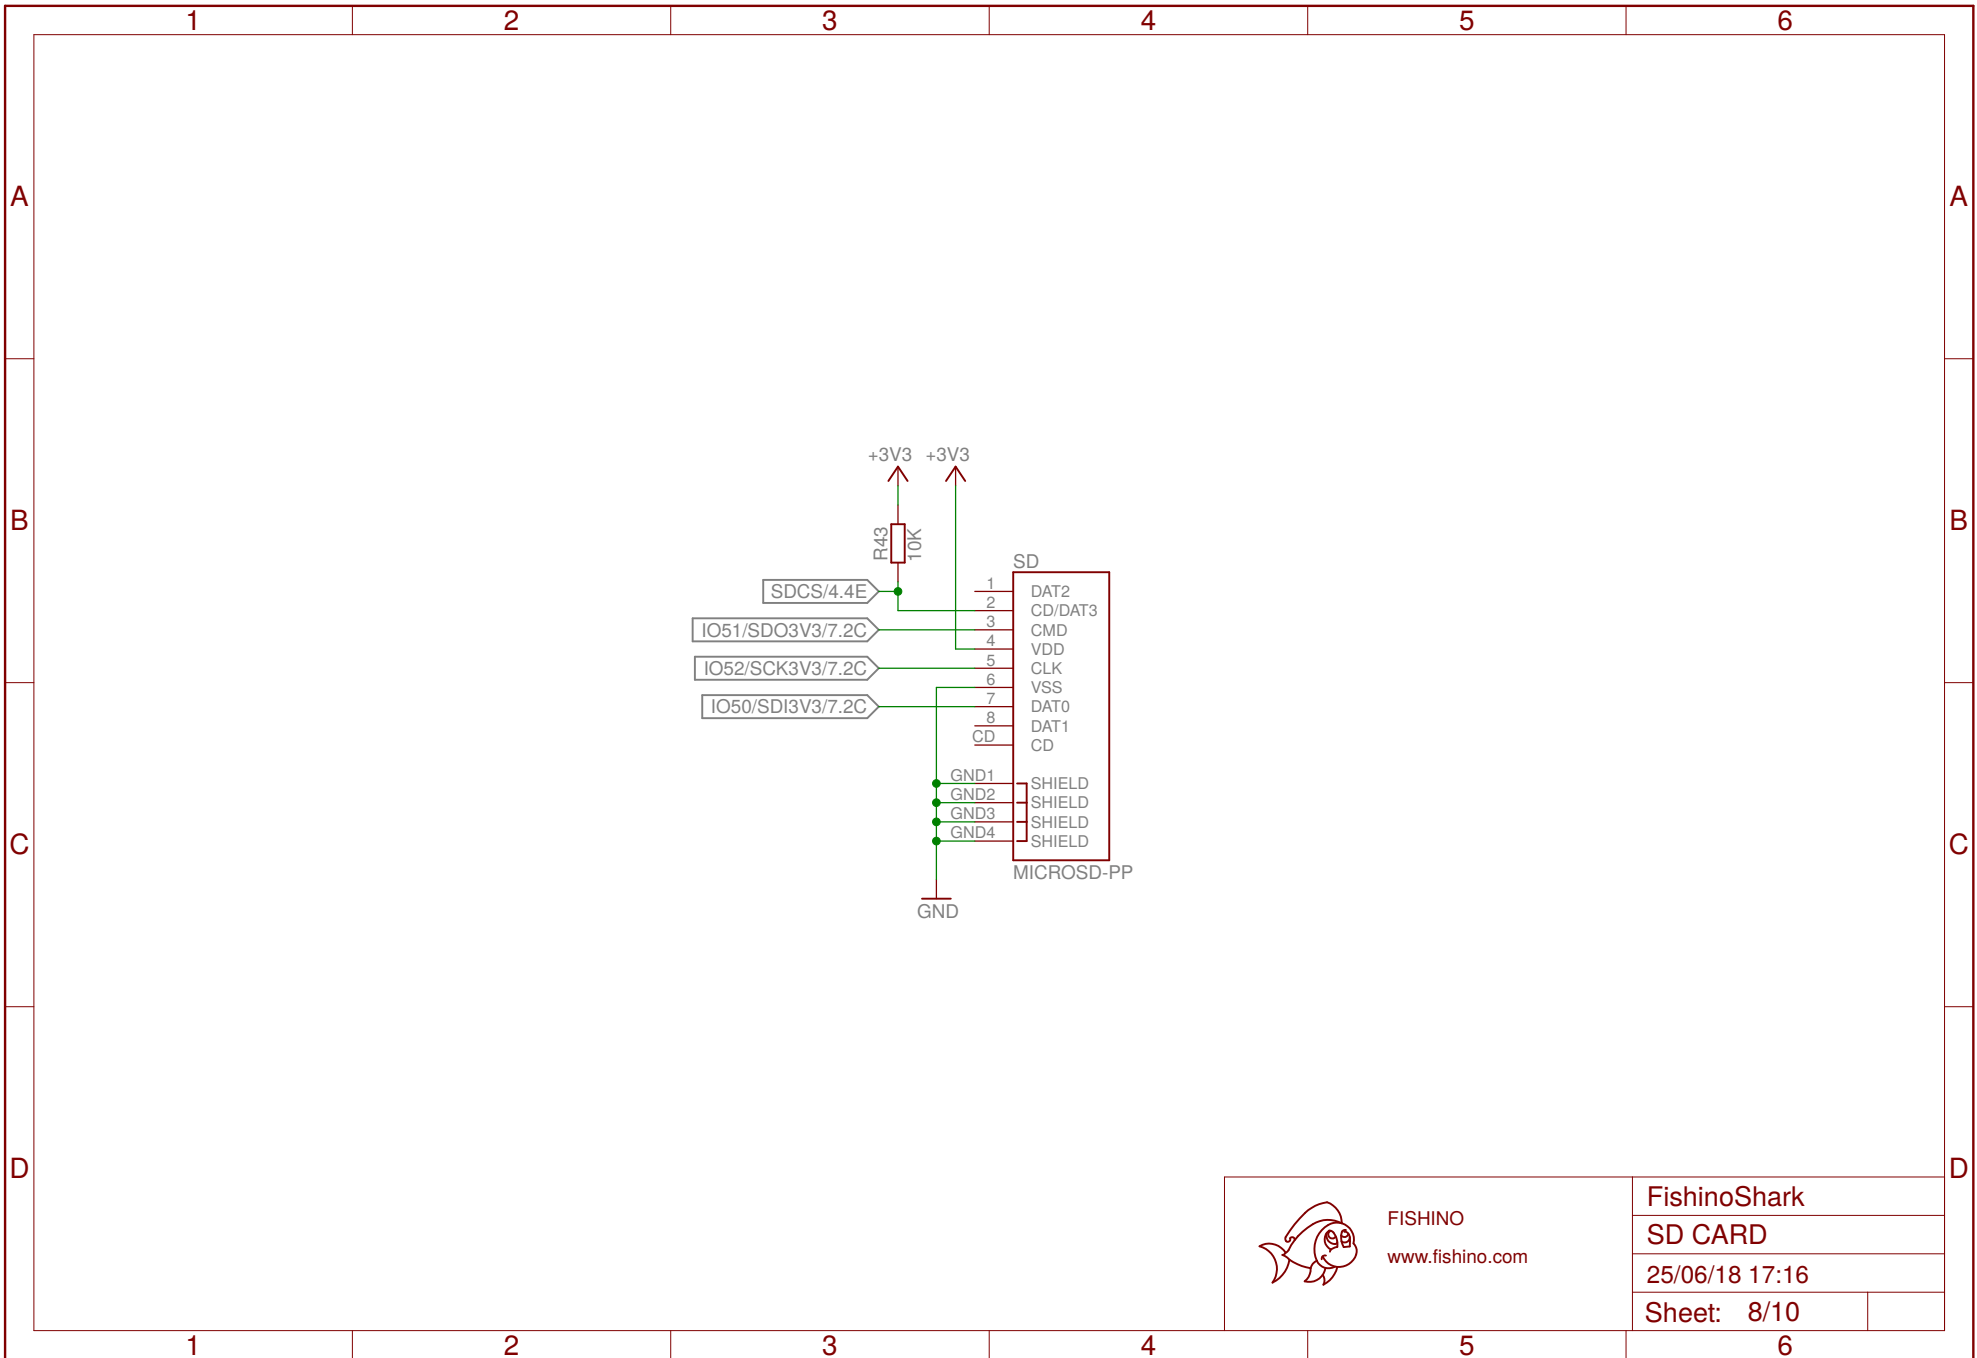

FISHINO
www.fishino.com

FishinoShark

SD CARD

25/06/18 17:16

Sheet: 8/10