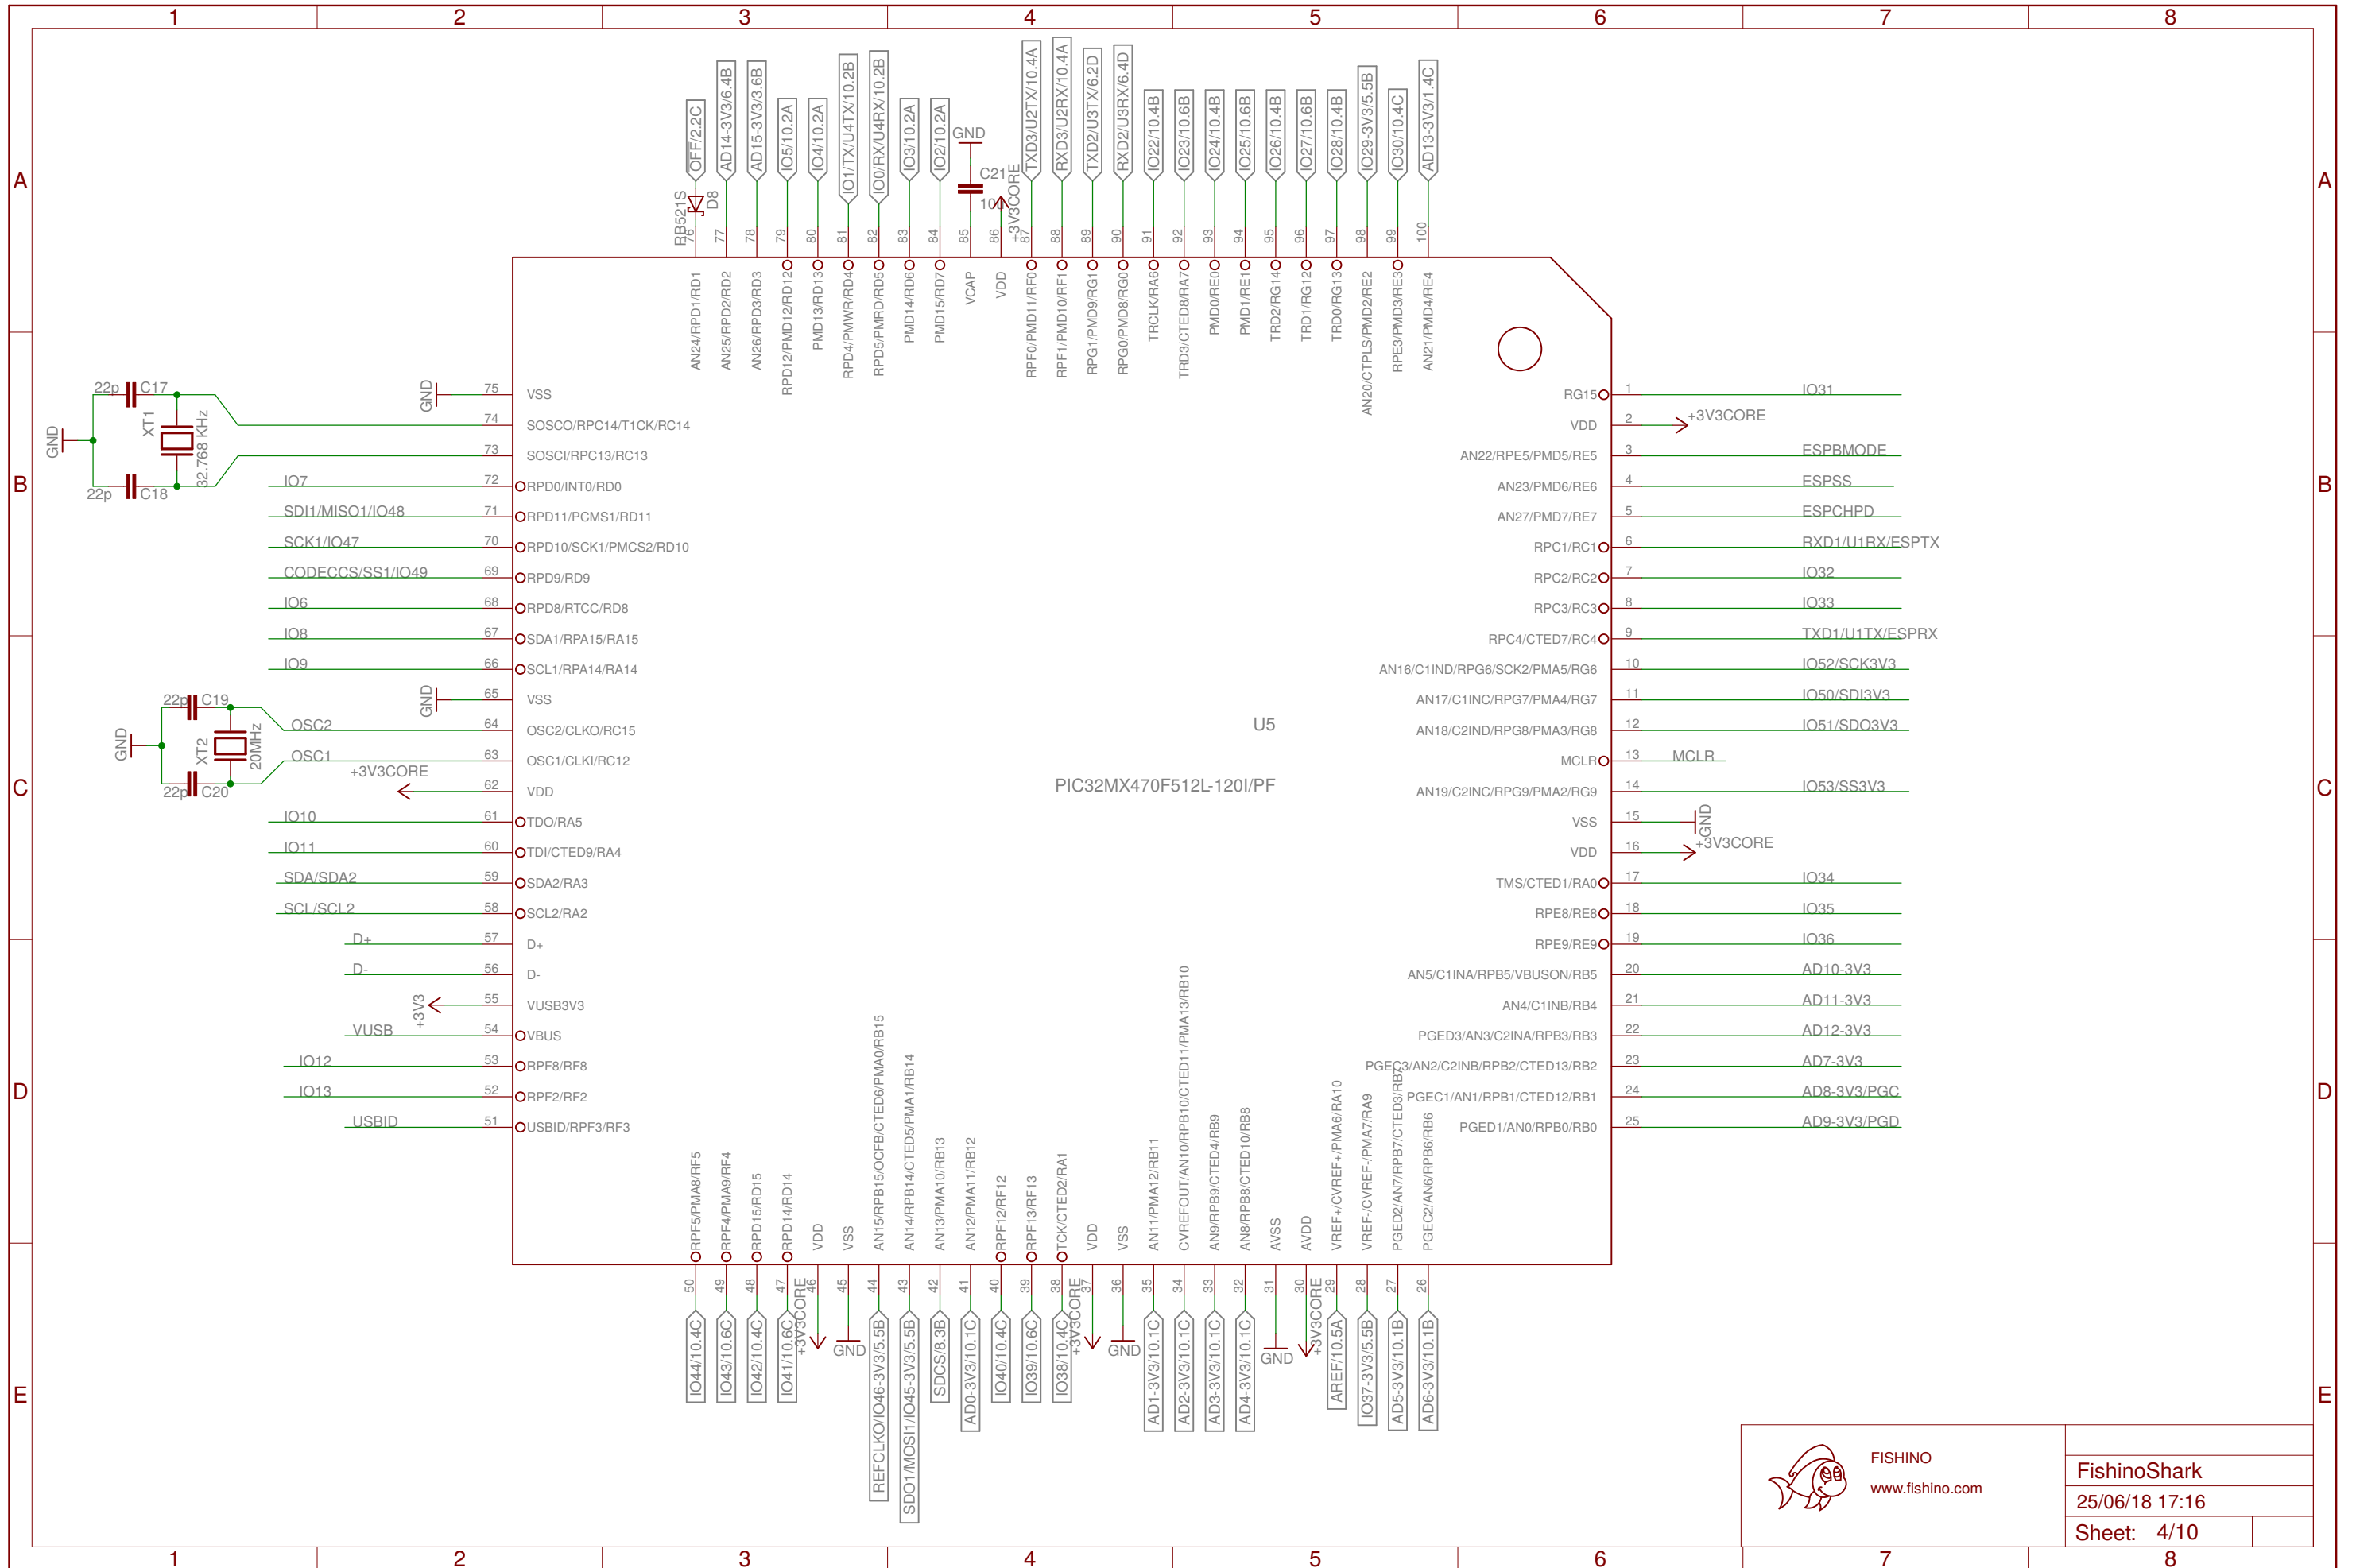

FISHINO  
www.fishino.com

FishinoShark	
SUPPLY CONTROL	
25/06/18 17:16	
Sheet: 1/10	

FISHINO  
www.fishino.com

FishinoShark

SEPIC

25/06/18 17:16

Sheet: 2/10

FISHINO  
www.fishino.com

FishinoShark	
BATTERY CHARGER	
25/06/18 17:16	
Sheet: 3/10	

FISHINO  
www.fishino.com

FishinoShark	
LEVEL SHIFT	
25/06/18 17:16	
Sheet: 5/10	

FISHINO  
www.fishino.com

FishinoShark	
RESET AND LEDS	
25/06/18 17:16	
Sheet: 6/10	

FISHINO  
www.fishino.com

FishinoShark	
WIFI	
25/06/18 17:16	
Sheet: 7/10	

FISHINO  
www.fishino.com

FishinoShark

SD CARD

25/06/18 17:16

Sheet: 8/10

	FISHINO	FishinoShark	
	www.fishino.com	CODEC	
		25/06/18 17:16	
		Sheet: 9/10	