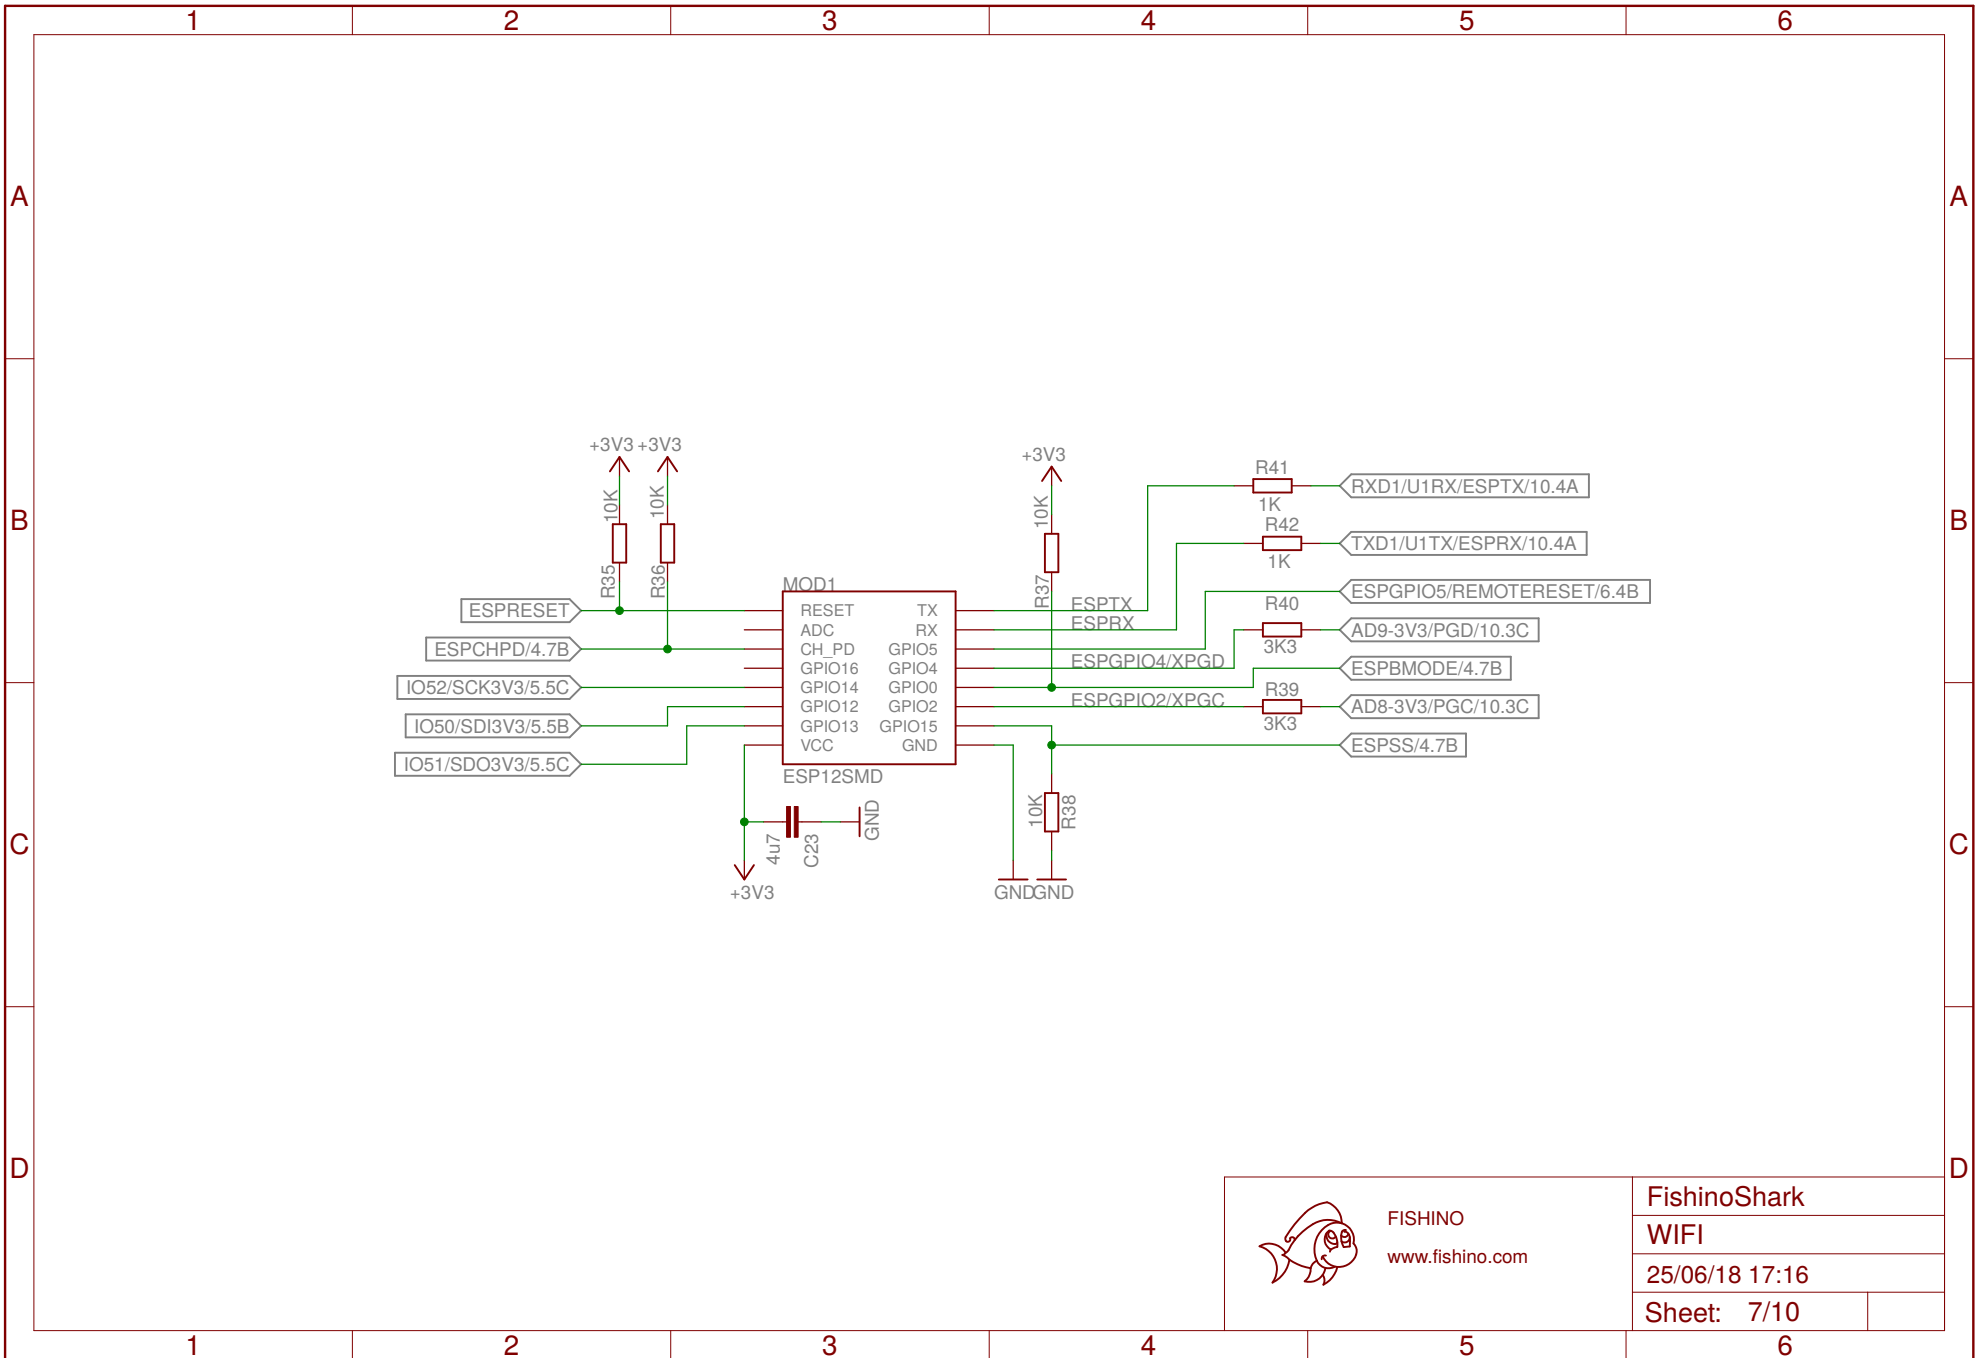

FishinoShark	
BATTERY CHARGER	
25/06/18 17:16	
Sheet: 3/10	

FISHINO  
www.fishino.com

FishinoShark	
LEVEL SHIFT	
25/06/18 17:16	
Sheet: 5/10	

FISHINO  
www.fishino.com

FishinoShark	
RESET AND LEDS	
25/06/18 17:16	
Sheet: 6/10	