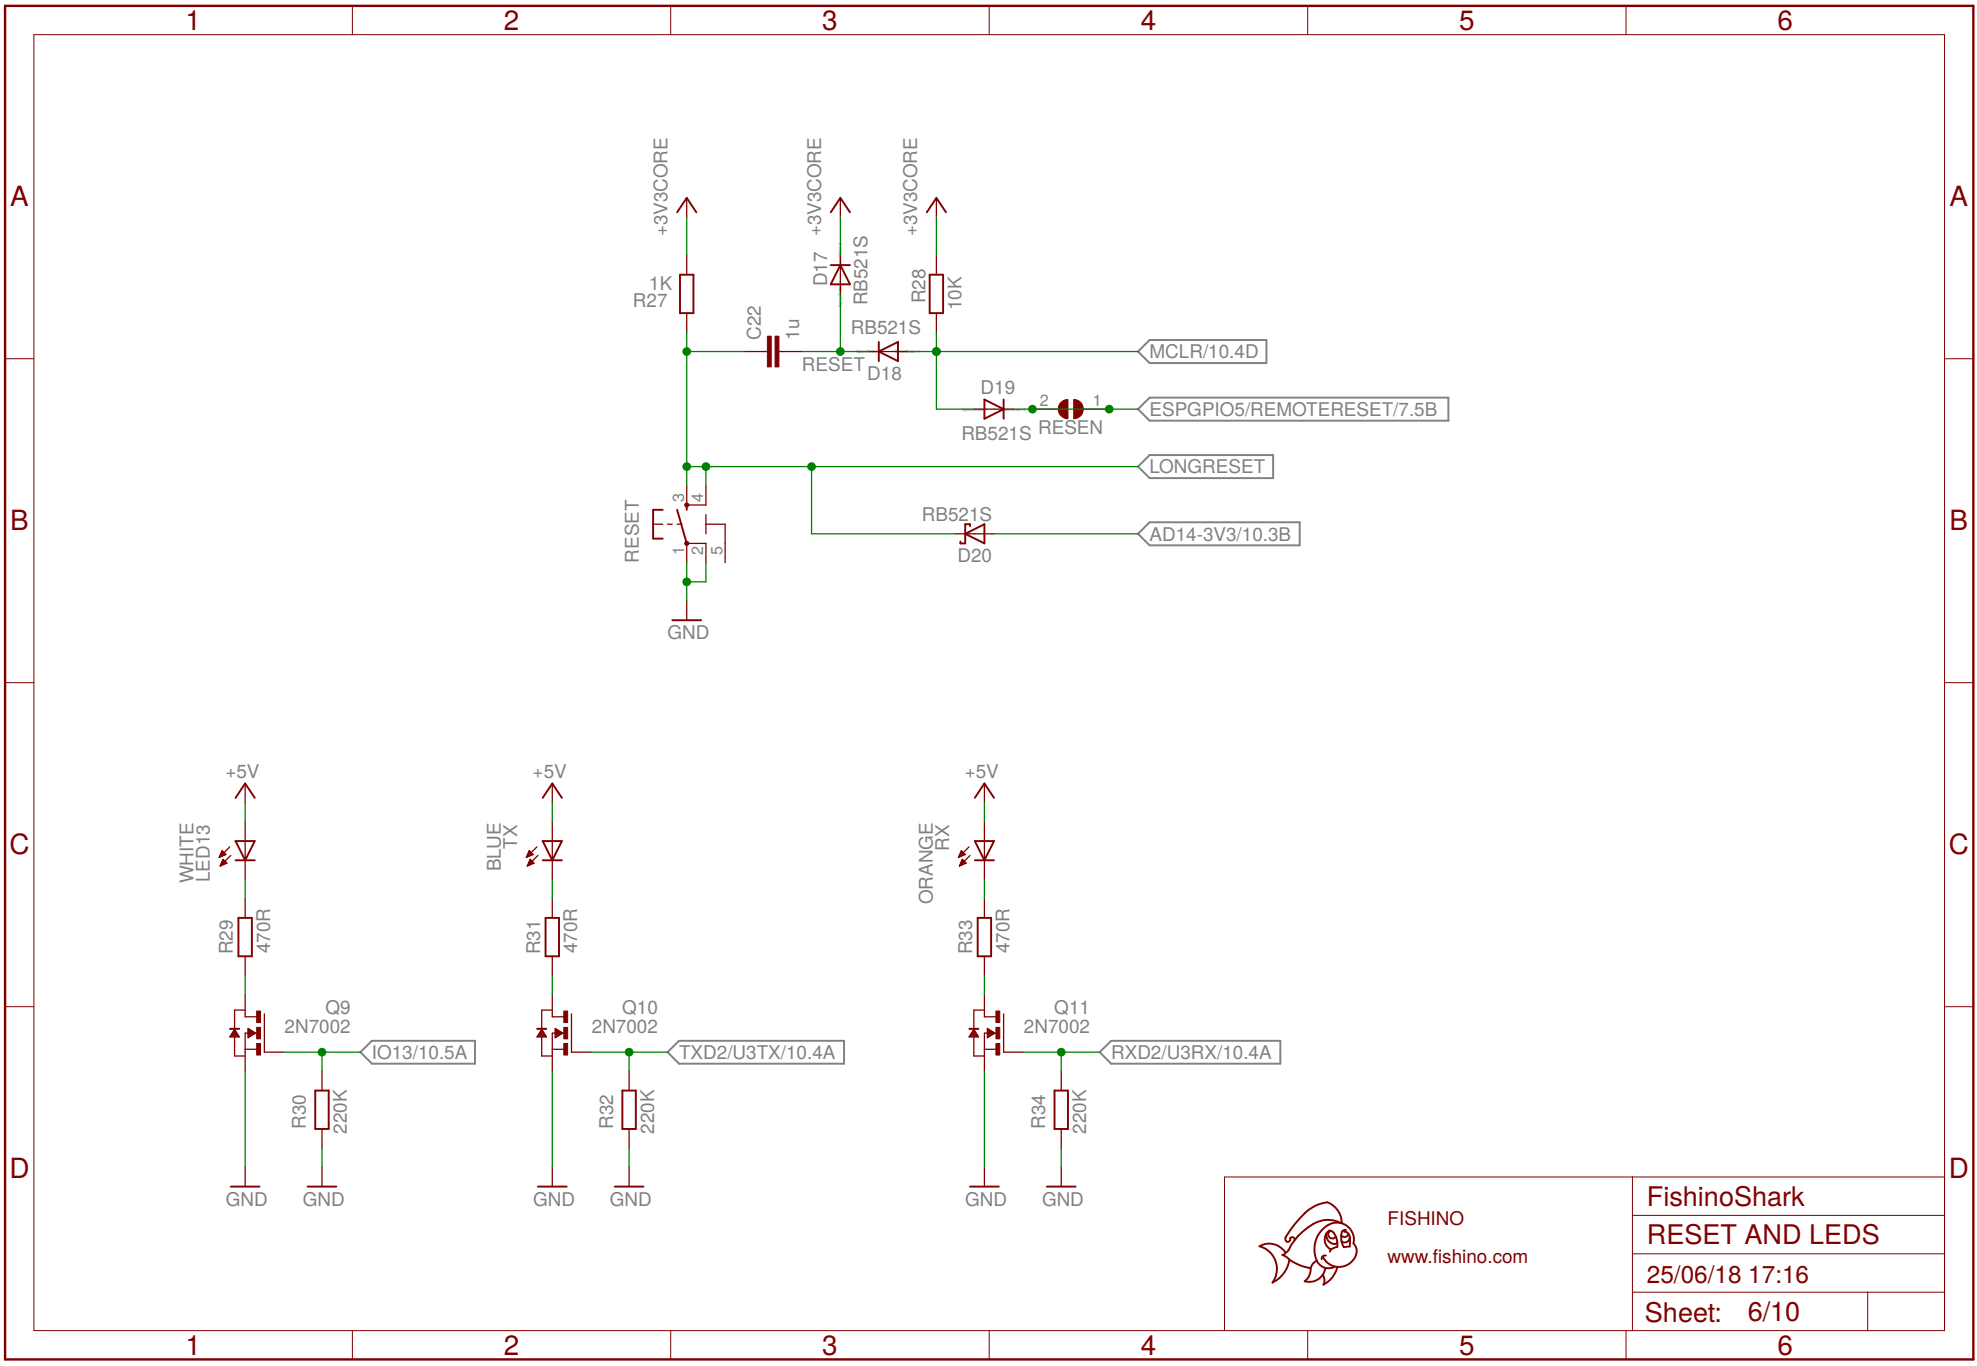

FISHINO  
www.fishino.com

FishinoShark	
SUPPLY CONTROL	
25/06/18 17:16	
Sheet: 1/10	

FISHINO  
www.fishino.com

FishinoShark

SEPIC

25/06/18 17:16

Sheet: 2/10

FISHINO  
www.fishino.com

FishinoShark	
BATTERY CHARGER	
25/06/18 17:16	
Sheet: 3/10	

FISHINO  
www.fishino.com

FishinoShark	
LEVEL SHIFT	
25/06/18 17:16	
Sheet: 5/10	

FISHINO  
www.fishino.com

FishinoShark	
RESET AND LEDS	
25/06/18 17:16	
Sheet: 6/10	