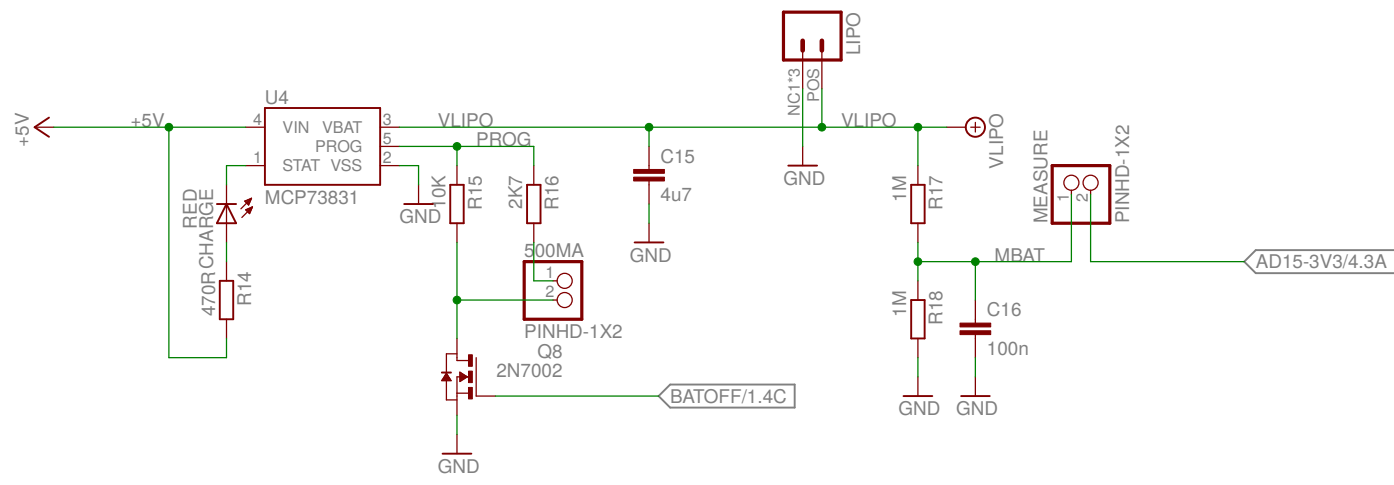

FISHINO
www.fishino.com

FishinoShark	
BATTERY CHARGER	
25/06/18 17:16	
Sheet: 3/10