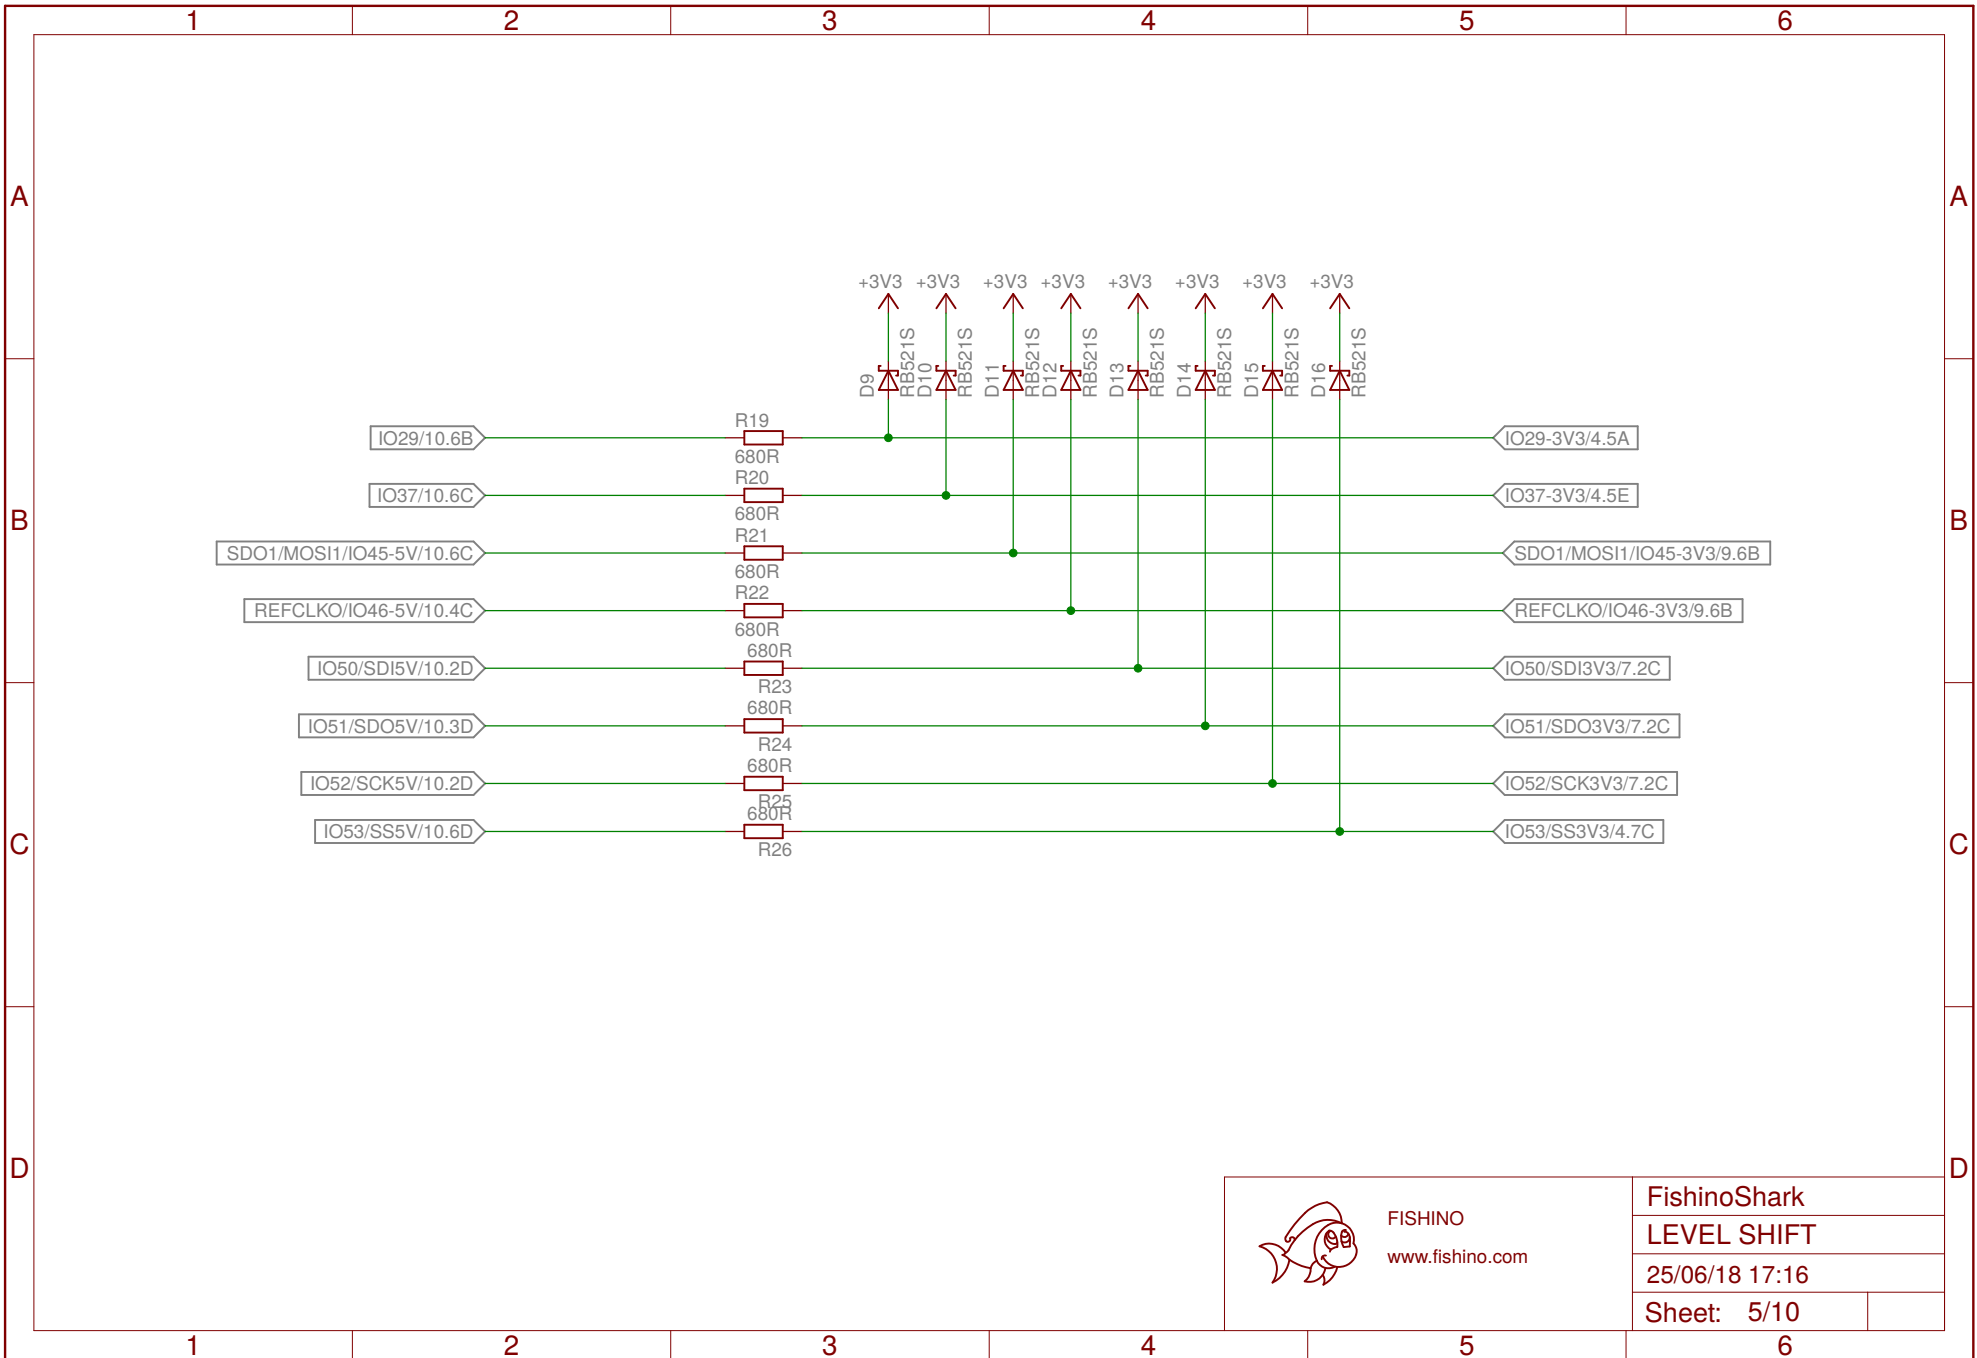

FISHINO  
www.fishino.com

FishinoShark	
SUPPLY CONTROL	
25/06/18 17:16	
Sheet: 1/10	

FISHINO  
www.fishino.com

FishinoShark

SEPIC

25/06/18 17:16

Sheet: 2/10

FISHINO  
www.fishino.com

FishinoShark	
BATTERY CHARGER	
25/06/18 17:16	
Sheet: 3/10	

FISHINO  
www.fishino.com

FishinoShark	
LEVEL SHIFT	
25/06/18 17:16	
Sheet: 5/10	

FISHINO  
www.fishino.com

FishinoShark	
RESET AND LEDS	
25/06/18 17:16	
Sheet: 6/10	